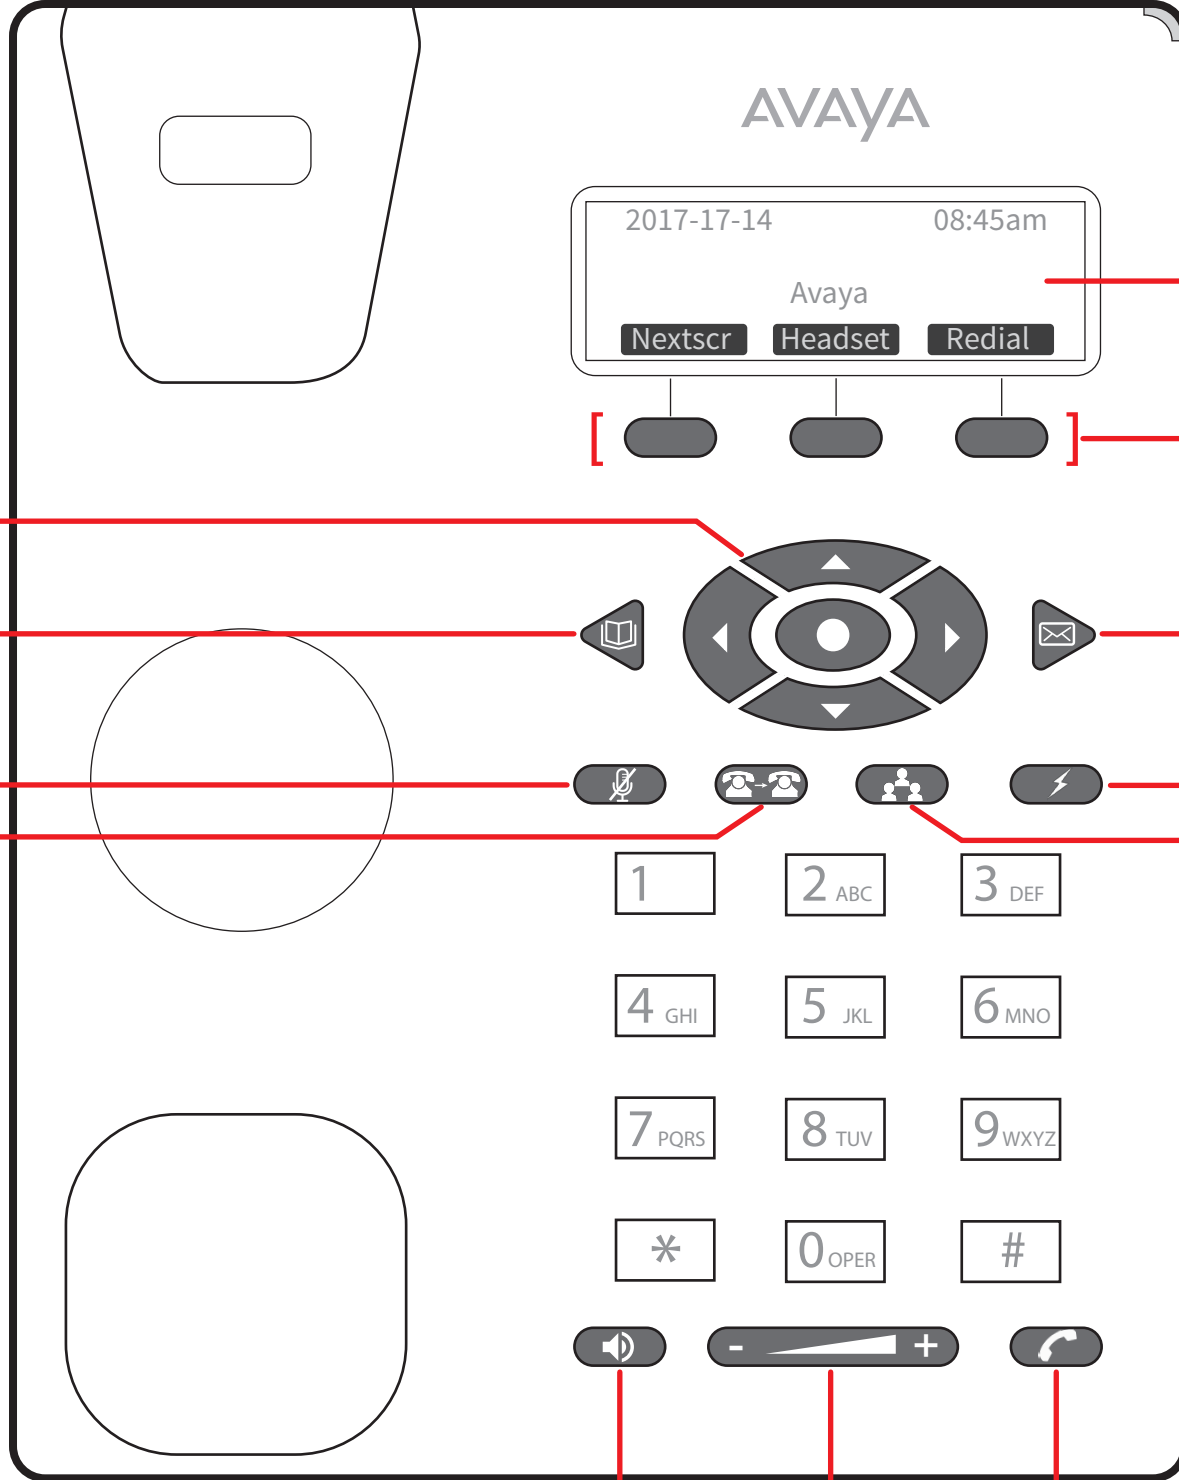

E129 SIP Telephone

Message Waiting Indicator (MWI) Light
(someone has left you a message)

Display (phone status, call display, menus)

Softkeys
(select items shown in the display)

Menu navigation

Phone directory

Open your voice mailbox

Mute yourself

Flash

Transfer the call

Create a conference call

Speaker phone

Dial the number entered

Volume control