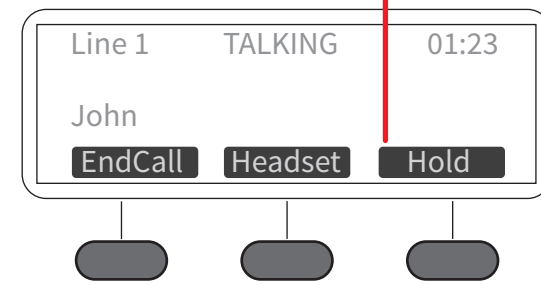

E129 SIP Telephone

Message Waiting Indicator (MWI) Light
(someone has left you a message)

Display (phone status, call display, menus)

Softkeys
(select items shown in the display)

Menu navigation

Phone directory

Open your voice mailbox

Mute yourself

Flash

Transfer the call

Create a conference call

Speaker phone

Dial the number entered

Volume control

Place a call On Hold

Recover a call On Hold